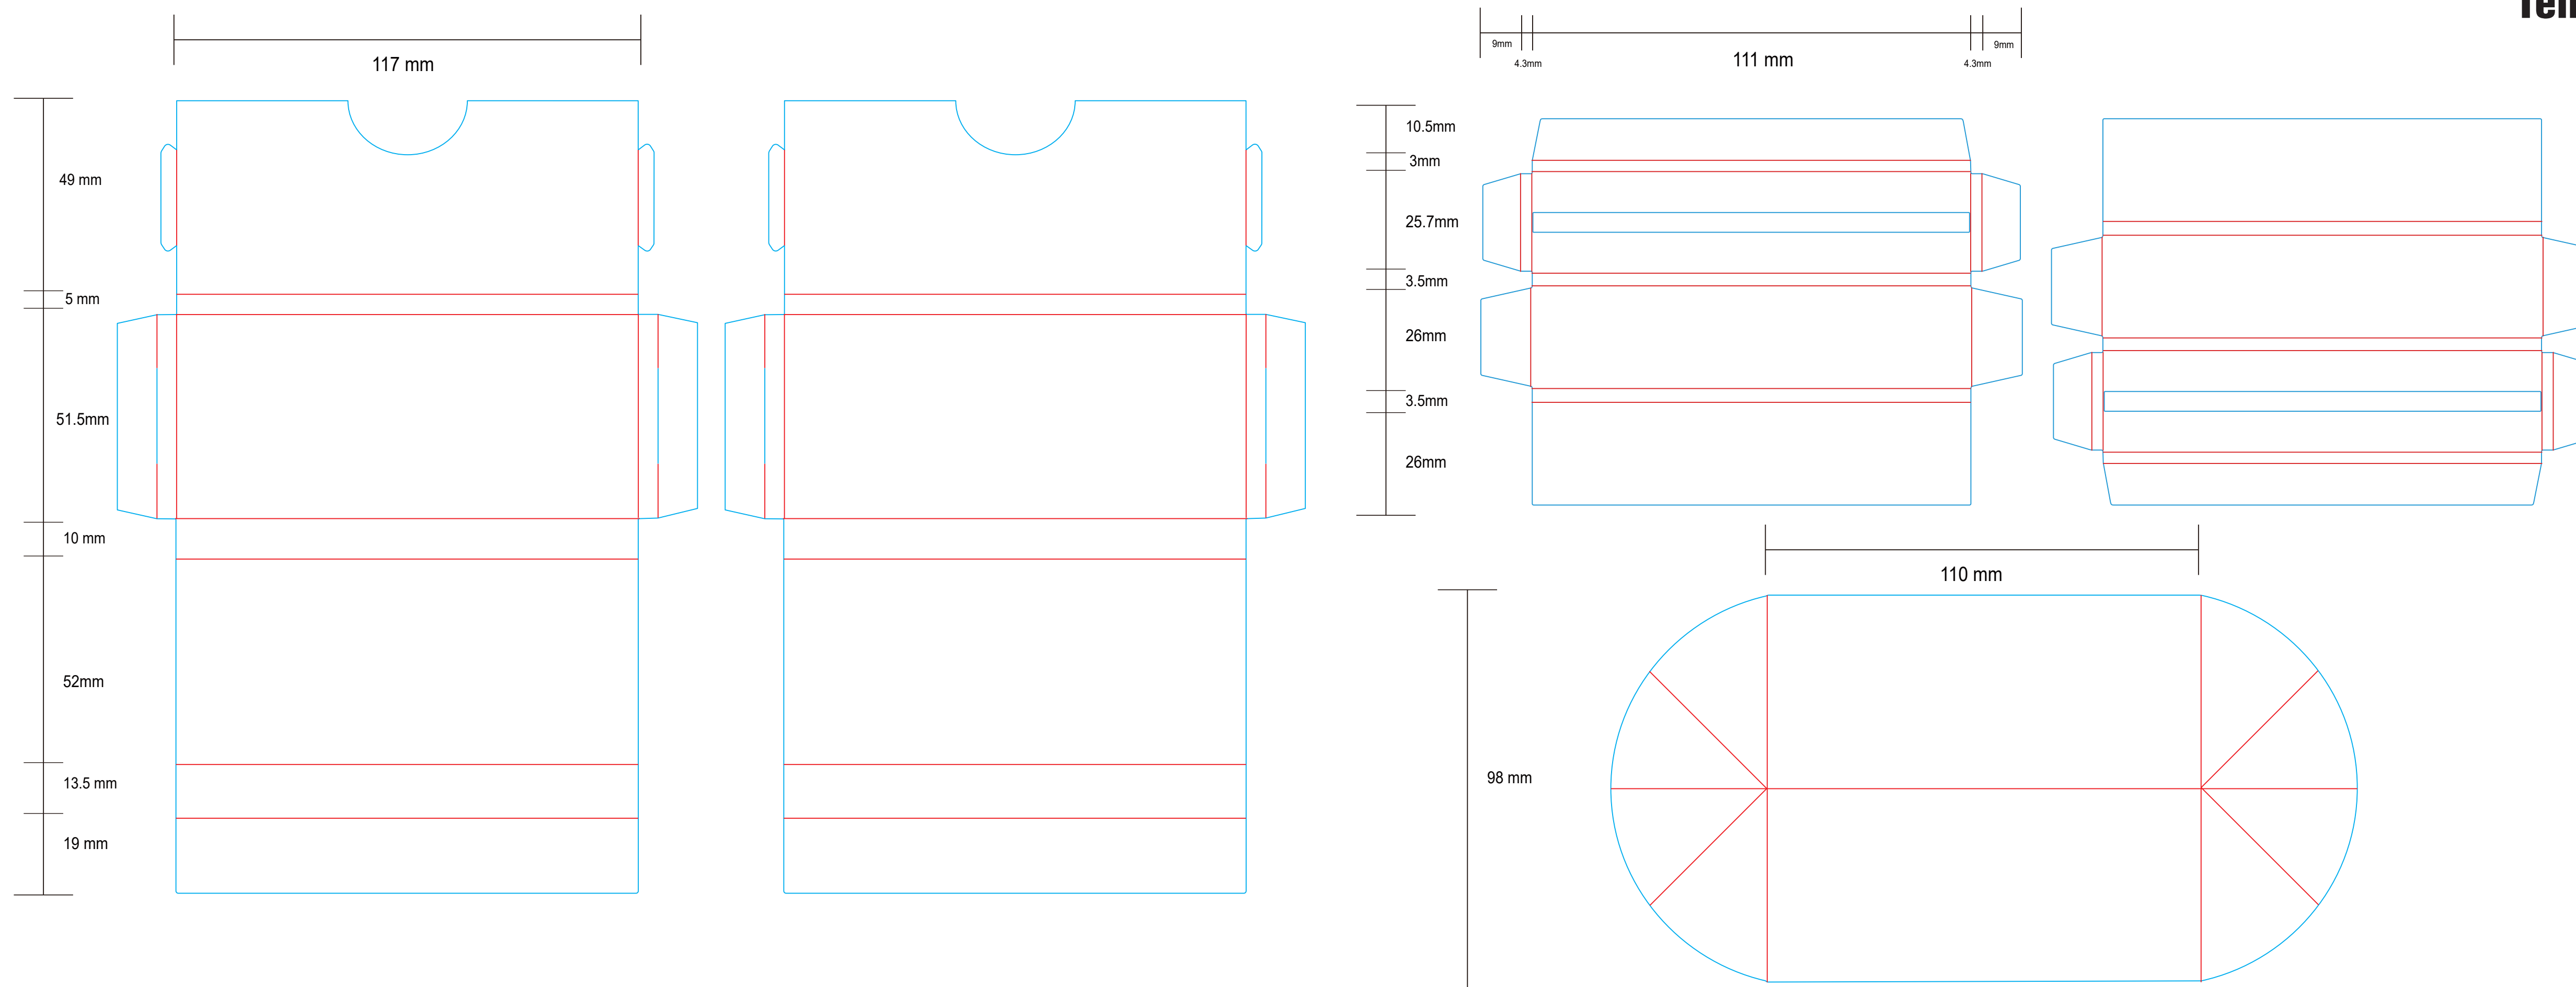

Design example

Template

NOTICE:
 Design in Adobe Illustrator format is the best. EPS PSD, PDF, Coreldraw is also ok.
 please leave 2mm bleed edge
 please make the design in 300 dpi, CMYK color, DONOT flatten the layers

Description	king size booklet	Quantity	33 leaves with 33 tips
Template size	117*52*10 mm	Date	2022-5
Paper size	108*44 mm		